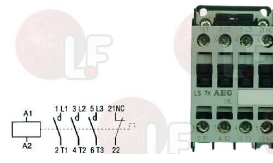

ELFRAMO 00006220

ELFRAMO 25130025

Rinse aid containers and accessories

3066028 RINSE AID CONTAINER
dimensions: 80x50xH130 mm
for Dishwasher (ELFRAMO) SQT80 - SQ60 - SQ885
for Dishwasher (KOMEL) Q32 - Q804 - Q903
for Glasswasher/Cupwasher (ELFRAMO) SQ42 - SQ48
SQ55
for Glasswasher/Cupwasher (KOMEL) Q40