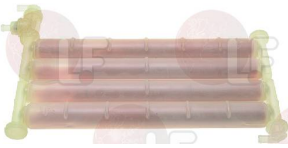

ELFRAMO 00062110
ELFRAMO 6215

ELFRAMO 00062150

ELFRAMO 6211

Descaling powders for dishwashers

3094005 4 COLUMN SCALE REMOVER

width 165 mm - length 390 mm
 for Dishwasher (ADLER) CF50
 for Dishwasher (COMENDA) FC53 - FC54 - LF320A
 LF323A - LF350A - LF400A - LF450A
 for Dishwasher (ELFRAMO)
 for Dishwasher (KOMEL)
 for Dishwasher (LAMBER)
 for Dishwasher (UNIVERBAR) LOGOSD - MIDI50D
 OMEGAD - SINCROD
 for Glasswasher/Cupwasher (COMENDA) BC25A - BC30A
 BHC25 - BHC30 - BR20A - BR25A - B12T - B14T
 B16T - B19T - FC43A
 for Glasswasher/Cupwasher (MEIKO) ECOSTAR545D
 for Glasswasher/Cupwasher (UNIVERBAR) BET37D
 BET40D - ERGOND - MIDI40D - MINIBETD