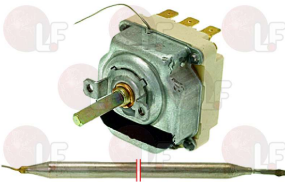

3444086 THREE-PHASE THERMOSTAT 108-192°C

D-shaped pin $\varnothing$ 6x4.6 mm
capillary length 900 mm - 10A 400V
bulb $\varnothing$ 6x200 mm

ELFRAMO 00033240

ELFRAMO 22160001

3444084 THREE-PHASE THERMOSTAT 35-85°C

capillary 900 mm
bulb with counterboring $\varnothing$ 9.52x85 mm
10A 400V
D shaft $\varnothing$ 6x4.6 mm
for Dishwasher (ELFRAMO) E500 - MR600
for Dishwasher (KOMEL) E805 - 806