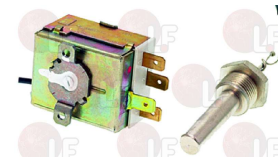

ELFRAMO 0000317A

ELFRAMO 00057151

ELFRAMO 22110002