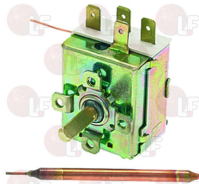

ELFRAMO 0000317A

ELFRAMO 00057151

ELFRAMO 22110002

Suitable for:

3444004 THERMOSTAT TR2 0-90°C

D-shaped pin \varnothing 6x4.6 mm
 capillary 1500 mm - 15A 250V
 bulb \varnothing 6.5x95 mm
 for Dishwasher (BONNET) INO36
 for Dishwasher (COMENDA) F20 - F45 - LF320
 for Dishwasher (LINEA BLANCA) LC-1500 - LC-1700
 LC-2000 - LC-2300 - LC-2300TR - LC-2600
 LC-2800
 for Dishwasher (SAMMIC)
 for Dishwasher (THIRODE) VSL450
 for Dishwasher conveyor type (COMENDA) - Series AC
 Series ACR - Series ACS - Series S - Series SNL
 for Dishwasher hood type (LINEA BLANCA) LC-3500
 LC-4000
 for Glasswasher/Cupwasher (COMENDA) B11T