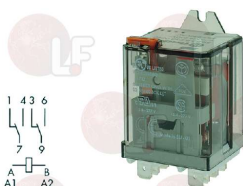

ELFRAMO 20160040

Relays

3351021 RELAY 62.82 16A 230V 50/60Hz
 2 switching contacts

ELFRAMO 25130100

Suitable for:

ELFRAMO

Suitable for:

Remote control switches