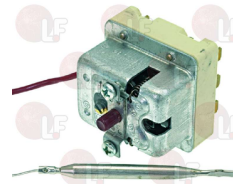

ELFRAMO 22100002