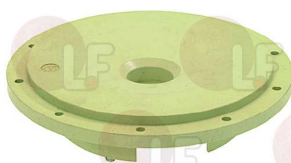

3122726 PUMP FLANGE

for Dishwasher (ELFRAMO) D80 - ES400 - MRS400
SQT80 - SQ885