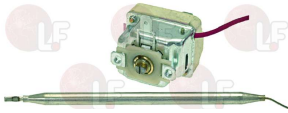

ELFRAMO 7442

Suitable for:

Suitable for:

Thermostats

3444243 SINGLE-PHASE THERMOSTAT +35+93°C

covered capillary 1000 mm
 bulb \varnothing 6x125 mm
 D shaft \varnothing 6x4.6 mm
 for boiler adjustment
 for Dishwasher (ELFRAMO) BE50 - D30 - D40 - D80F
 for Dishwasher (KOMEL) BE50 - F93 - F94 - F98
 for Dishwasher hood type (BONNET) IN060
 for Dishwasher hood type (COLGED) L51
 for Dishwasher hood type (ELFRAMO) C33 - C44 - C66
 for Dishwasher hood type (KOMEL) K8033 - K8044
 K8066
 for Glasswasher/Cupwasher (ELFRAMO) BD11 - BD13
 BD14 - BD22 - B11 - B14 - B15
 for Glasswasher/Cupwasher (KOMEL) B11 - B14 - B15
 F88 - F89 - F91 - F92