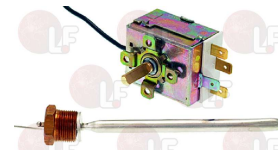

ELFRAMO 00003170

ELFRAMO 00057150

ELFRAMO 5715

3744074 SINGLE-PHASE THERMOSTAT 120°C

covered capillary 850 mm
covered capillary length 850 mm - 16A 250V
bulb $\varnothing$ 6x130 mm
for Dishwasher conveyor type (ELFRAMO) - Series EN
Series ET